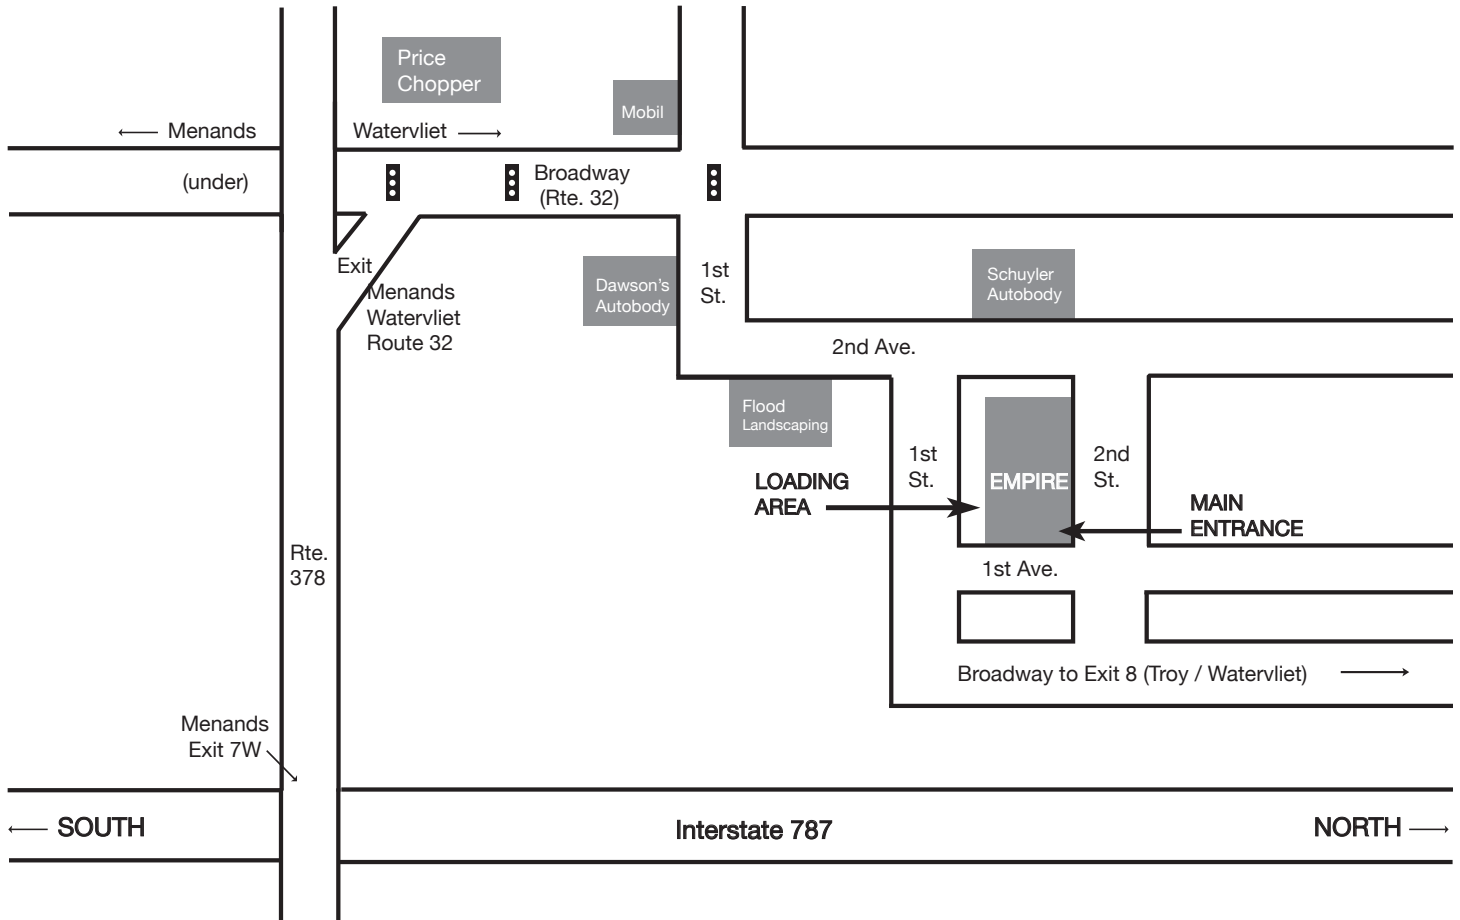

Map & Driving Directions

FROM SOUTH

Take Exit 7W off 787. Take your first exit (Route 32 - Watervliet/ Menands). At the light, turn right onto Broadway. Turn right onto 1st Street (first right past Citgo). 1st Street bends hard to the left onto 2nd Avenue. Take a right onto 2nd Street. We are located in the brick building on the corner of 2nd Street and 1st Avenue.

FROM NORTH

Take Exit 8 (Watervliet) off 787. At the end of the ramp, take a right and go through the blinking light. At your first stoplight, take a left onto Broadway. Stay on Broadway approximately 2 miles and turn right onto 2nd Street. The main entrance is on the corner of 1st Avenue and 2nd Street.

Please Note: The loading dock is accessible via the fenced yard on 1st Street.